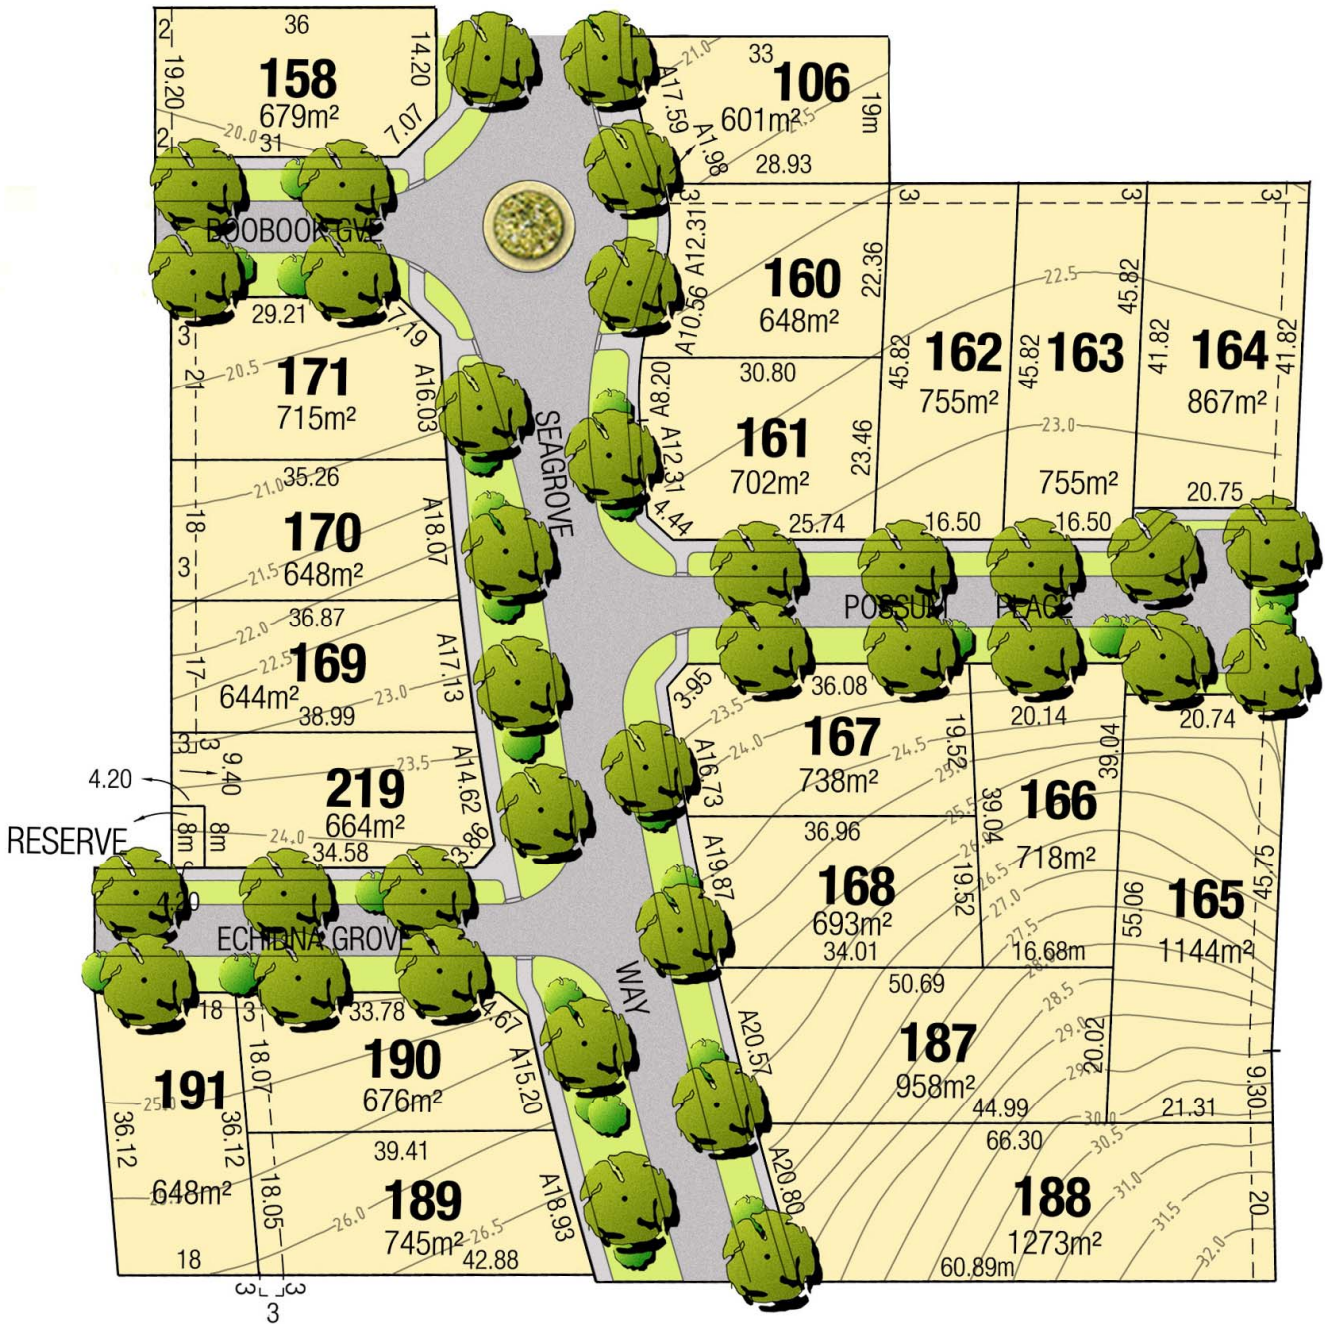

Seagrove | Egret release

10 0 10 20 30 40
LENGTHS ARE IN METRES